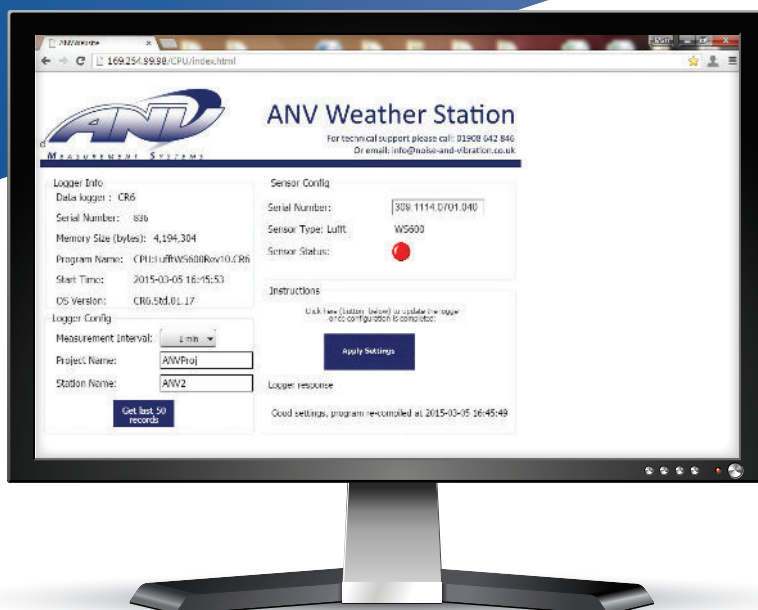

ANV WEATHER STATION

SIMPLE, COMPLETE AND BATTERY/SOLAR POWERED

- **Precipitation Amount and Type** - Doppler Radar
- **Wind Speed & Direction** - Ultrasonic
- **Temperature**
- **Pressure**
- **Self Orientation** - Internal Electronic Compass
- **Relative Humidity**
- **No Moving Parts***

* Fan/heater only operate at extremely low temperatures to avoid damage to the sensors

- **Intuitive Browser-Based User Interface for Setup**
- **Data Stored as CSV Files on Micro SD** - Can be opened straight into Excel
- **Battery Power** - Two weeks
- **Mains and Solar Options**