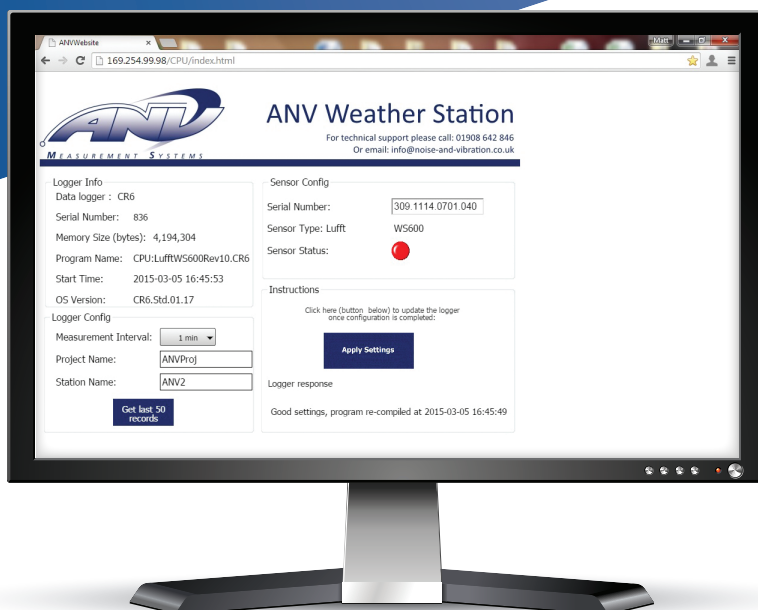

ANV WEATHER STATION

SIMPLE, COMPLETE AND BATTERY/SOLAR POWERED

- **Precipitation Amount and Type** - Doppler Radar
- **Wind Speed & Direction** - Ultrasonic
- **Temperature**
- **Pressure**
- **Self Orientation** - Internal Electronic Compass
- **Relative Humidity**
- **No Moving Parts***

* Fan/heater only operate at extremely low temperatures to avoid damage to the sensors

- **Intuitive Browser-Based User Interface for Setup**
- **Data Stored as CSV Files on Micro SD** - Can be opened Straight into Excel
- **Battery Power** - Two weeks
- **Mains and Solar Options**